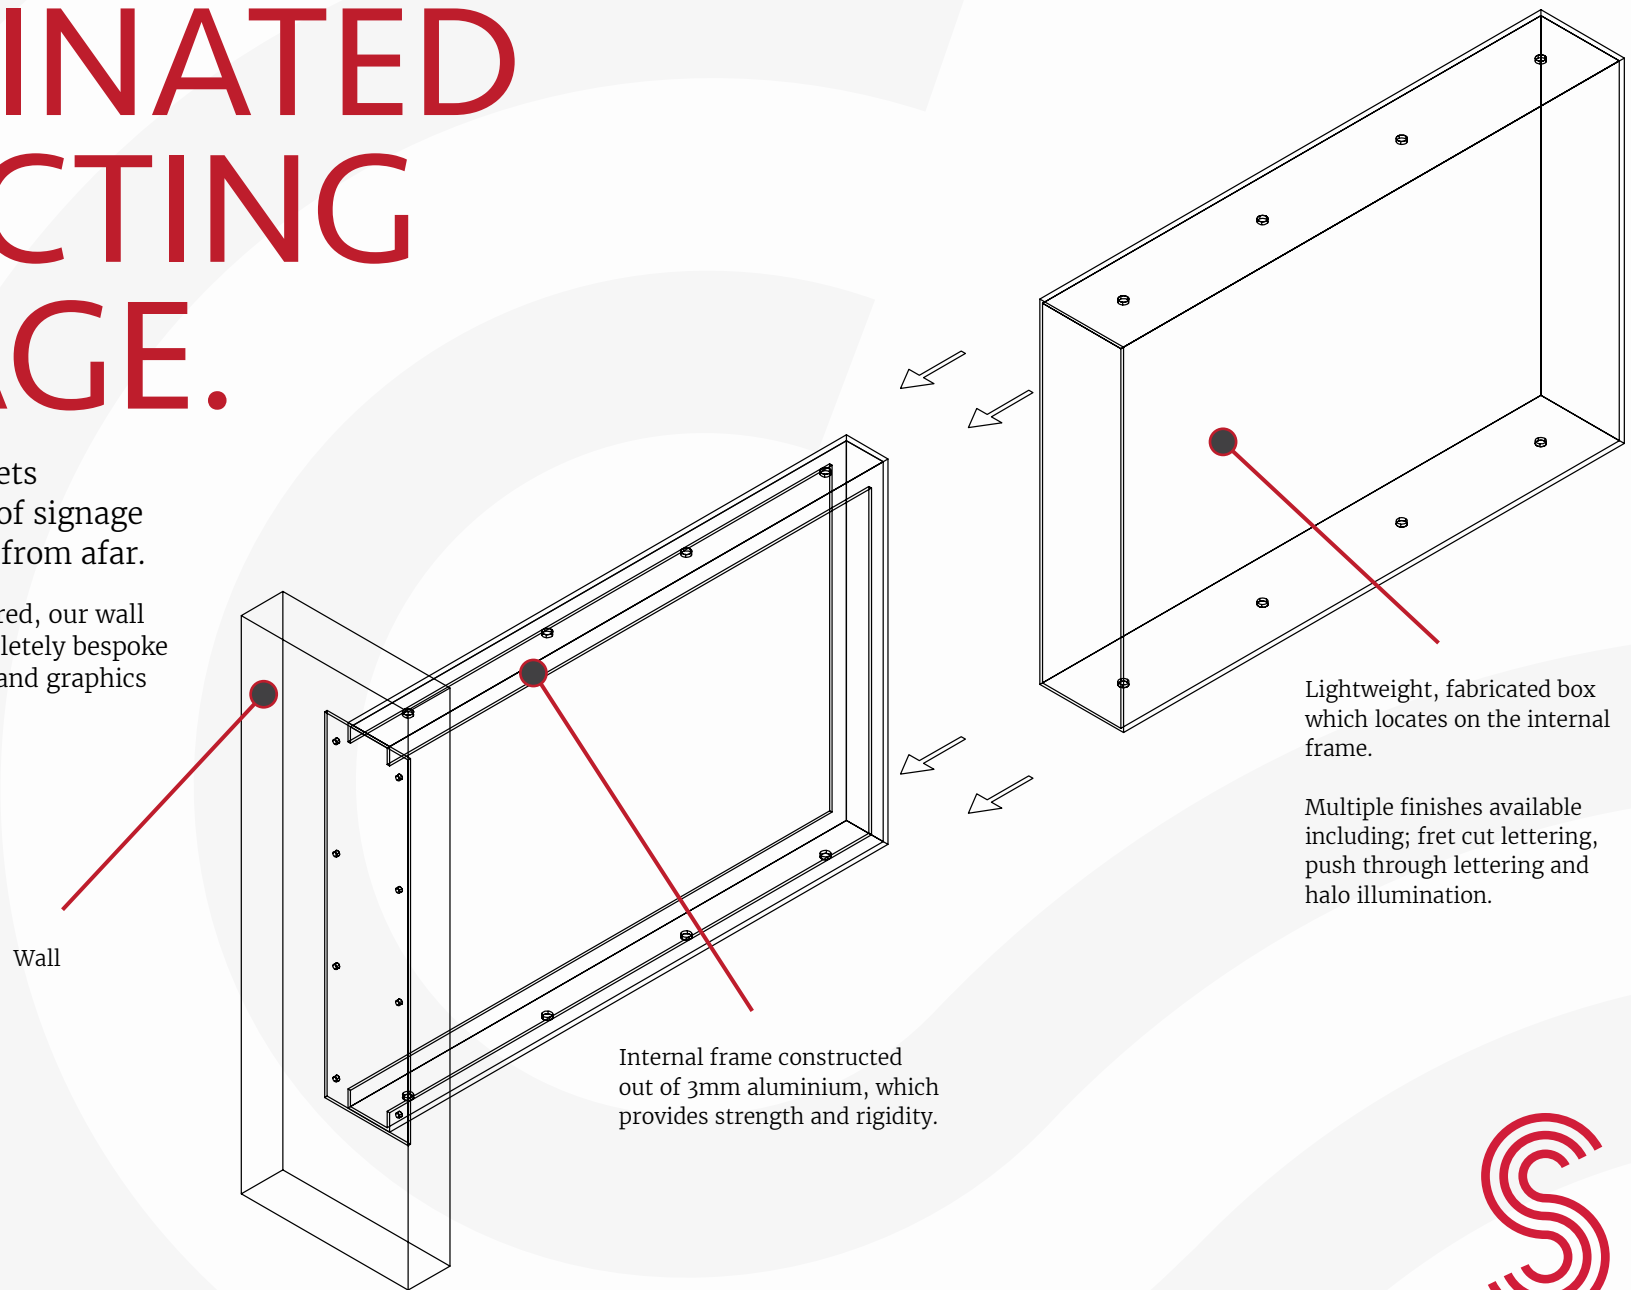

ILLUMINATED PROJECTING SIGNAGE.

Commonly seen on high-streets throughout the UK, this type of signage is designed to draw attention from afar.

Uniquely designed and well engineered, our wall mounted projecting signage is completely bespoke and unlike no other within the sign and graphics industry.

- All Illuminated Projecting Signage is powder coated on site, to a RAL colour of your choice.

Wall

Internal frame constructed out of 3mm aluminium, which provides strength and rigidity.

Lightweight, fabricated box which locates on the internal frame.