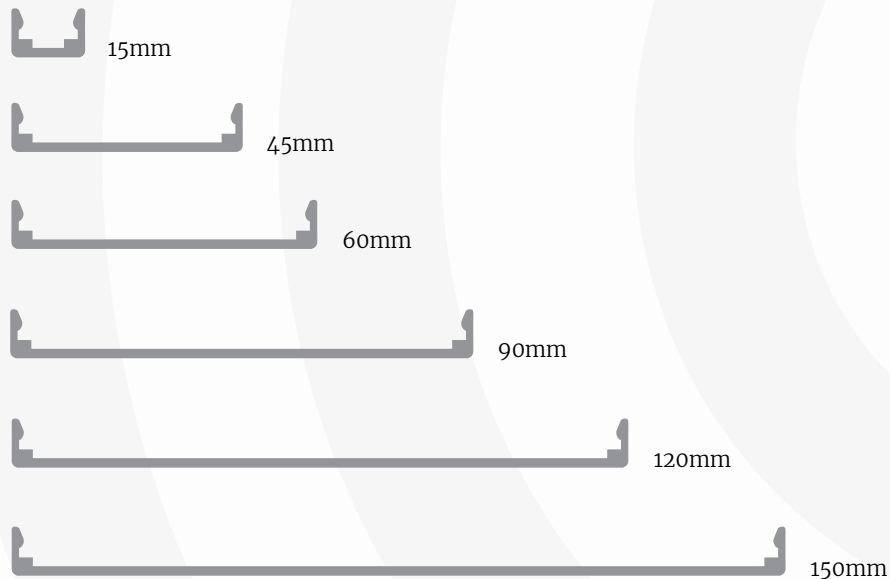

SLAT SIGNAGE.

Perfectly suited for large office blocks, hospitals and any building which requires an internal wayfinding directory system.

Fabricated out of lightweight aluminium, our exclusive slat signage system is available with multiple profile depths, all of which are interchangeable.

· All Slat Signage is powder coated on site, to a RAL colour of your choice.

SLAT PROFILES:

Heritage. Knowledge. Service.

WS PRINTED UK | 0217 |

Contact us now:

info@smith-signdisplay.co.uk

Call:

01833 690305

SMITH

Makers Since 1832