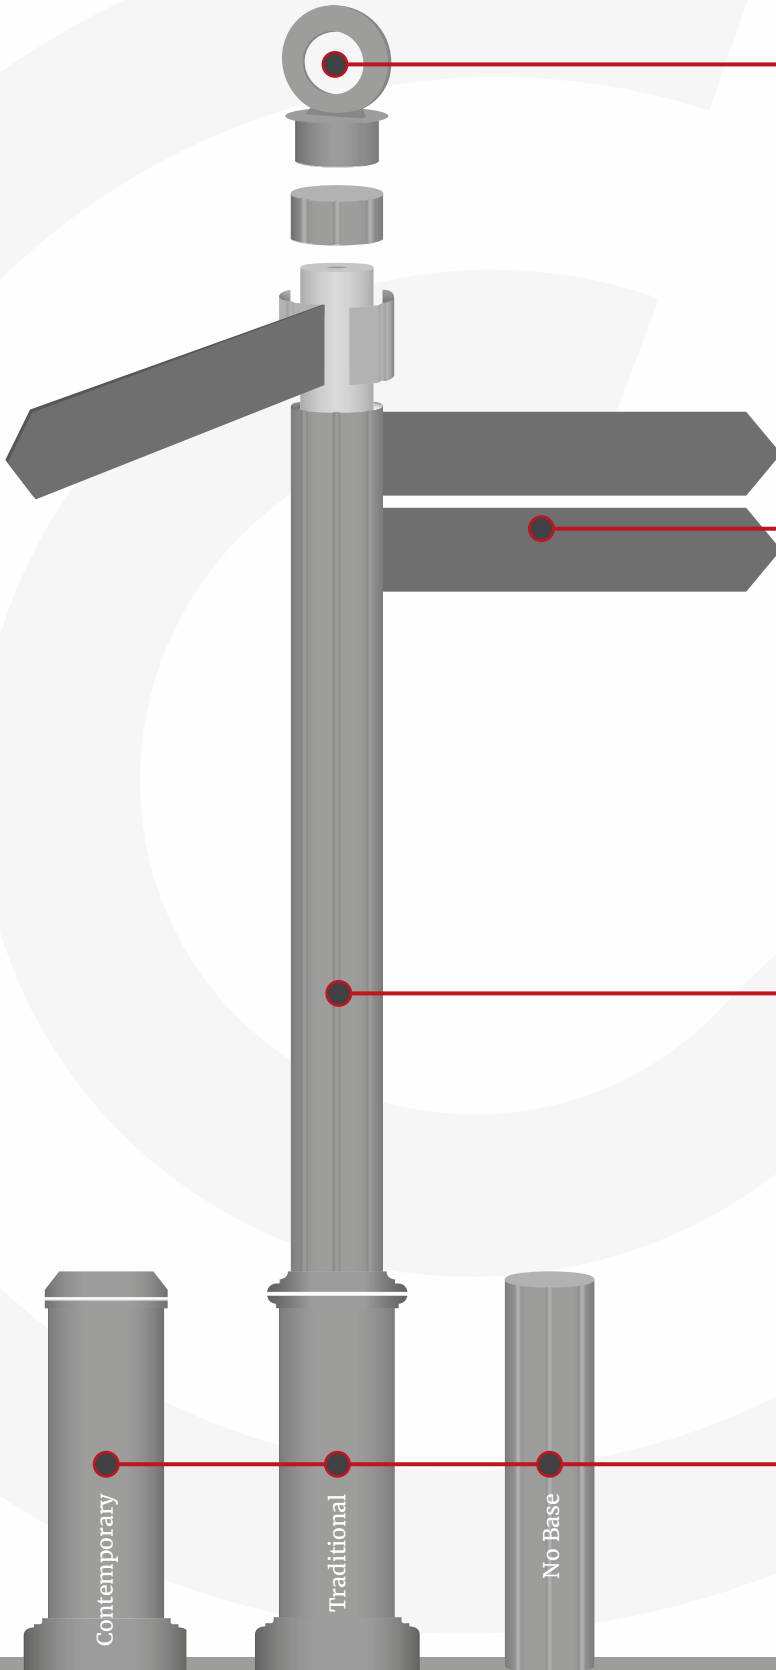

STYLOS.

A Multi-functional fingerpost sign system.

SMITH
Makers Since 1832

CAPS

Personalise your Stylos fingerpost system with a customised cap design or select from a number of standard options.

ARMS

Finished to a style of your liking and vandal resistant due to the innovative fixing method, these arms can be positioned in one of eight different directions without the worry of them being tampered with.

POSTS

Constructed from extruded aluminium, the fluted post is 107.5mm in diameter and features an inner spigot which allows arms to be positioned with a hidden fixing and fillet pieces.

COLUMN BASE

Select from two column base options to suit your design, if you would like to discuss a bespoke design then please contact us.